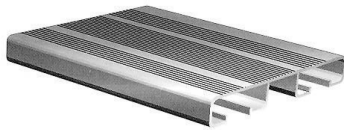

BL-SP

BL-BP

BL-AS

BL-GPS

BL-GPB

Part Number	Description	Weight (lbs.)
BL-1	#1 Bleacher Frame	55.0
BL-2	#2 Bleacher Frame	57.0
BL-3	#3 Bleacher Frame	59.0
BL-4	Support Frame	34.0
BL-5	Elevated Cross Aisle Frame	38.0

Part Number	Description	Weight (lbs.)
BL-SP	Side Post	26.0
BL-BP	Back Seat Post	26.0
BL-AS	Access Stairs	91.0
BL-GPS	Side Guard Panel	25.0
BL-GPEL	End Guard Panel (Left)	26.0
BL-GPER	End Guard Panel (Right)	26.0
BL-GPB	Back Guard Panel	35.0

(*all above items includes chainlink)

B621

R6

BL-SA

BL-SC

BL-SA

BL-SCA

Part Number	Description	Weight (lbs.)
B621	6' X 21" Cross Brace RH Galv	9.0
B642	6' x 42" Cross Brace RH Galv	10.0
R6	6' Rail RH Galv	5.0
BL-SA	Aluminum Seat	1.43 lbs/ft
BL-SW	Wood Seat	3.75 lbs/ft
BL-SC	Seat Clamp	2.0
BL-SCA	Seat Clip (Aluminum)	1.0