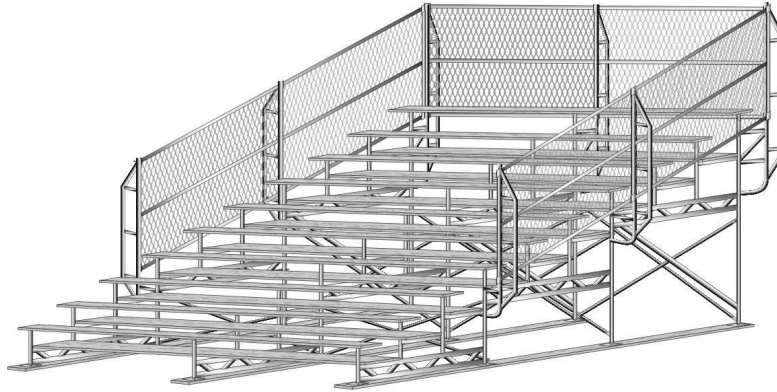

A-I SCAFFOLD MFG., INC.

590 Commerce Parkway | Hays, KS 67601
Ph 785.621.5121 | Fax 785.621.5122
www.a1scaffoldingmfg.com

Bleachers

BL-AS

Part Number	Description	Weight (lbs.)
BL-1	#1 Bleacher Frame	55.0
BL-2	#2 Bleacher Frame	57.0
BL-3	#3 Bleacher Frame	59.0
BL-4	Support Frame	34.0
BL-5	Elevated Cross Aisle Frame	38.0

Part Number	Description	Weight (lbs.)
BL-SP	Side Post	26.0
BL-BP	Back Seat Post	26.0
BL-AS	Access Stairs	91.0
BL-GPS	Side Guard Panel	25.0
BL-GPEL	End Guard Panel (Left)	26.0
BL-GPER	End Guard Panel (Right)	26.0
BL-GPB	Back Guard Panel	35.0

(*all above items includes chainlink)